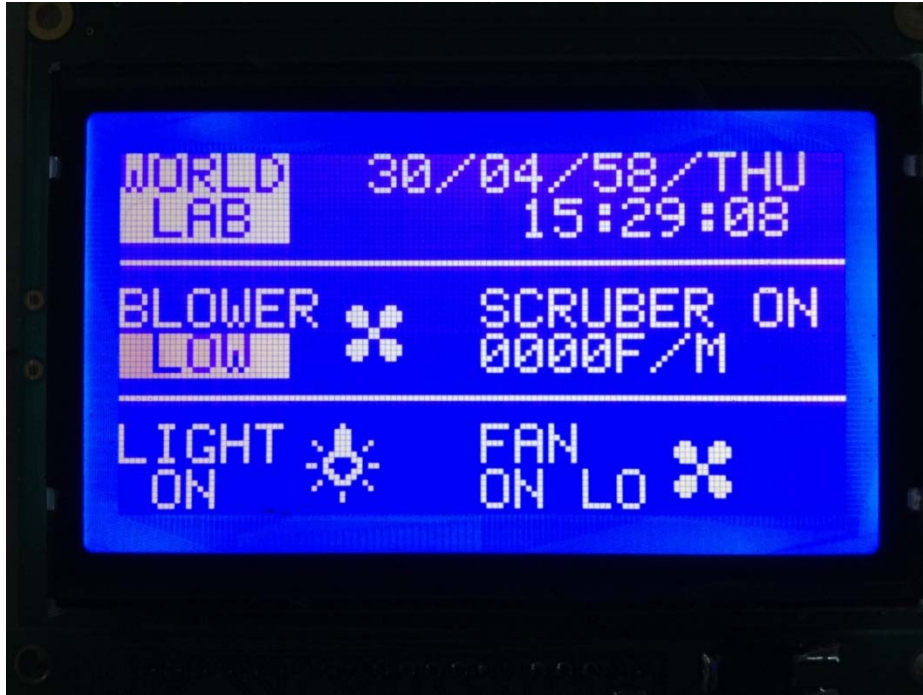

Hood Controller

Model: JM005

Specifications:

- Power controller
- Light controller
- Fan controller 3 steps
- Scrubber controller
- Daily Timer
- Automatic inverter controller
- LCD graphics 128 * 64 Dot pixels
- Airspeed sensor 0-300 f/m, (0-1.5 m/s), real time