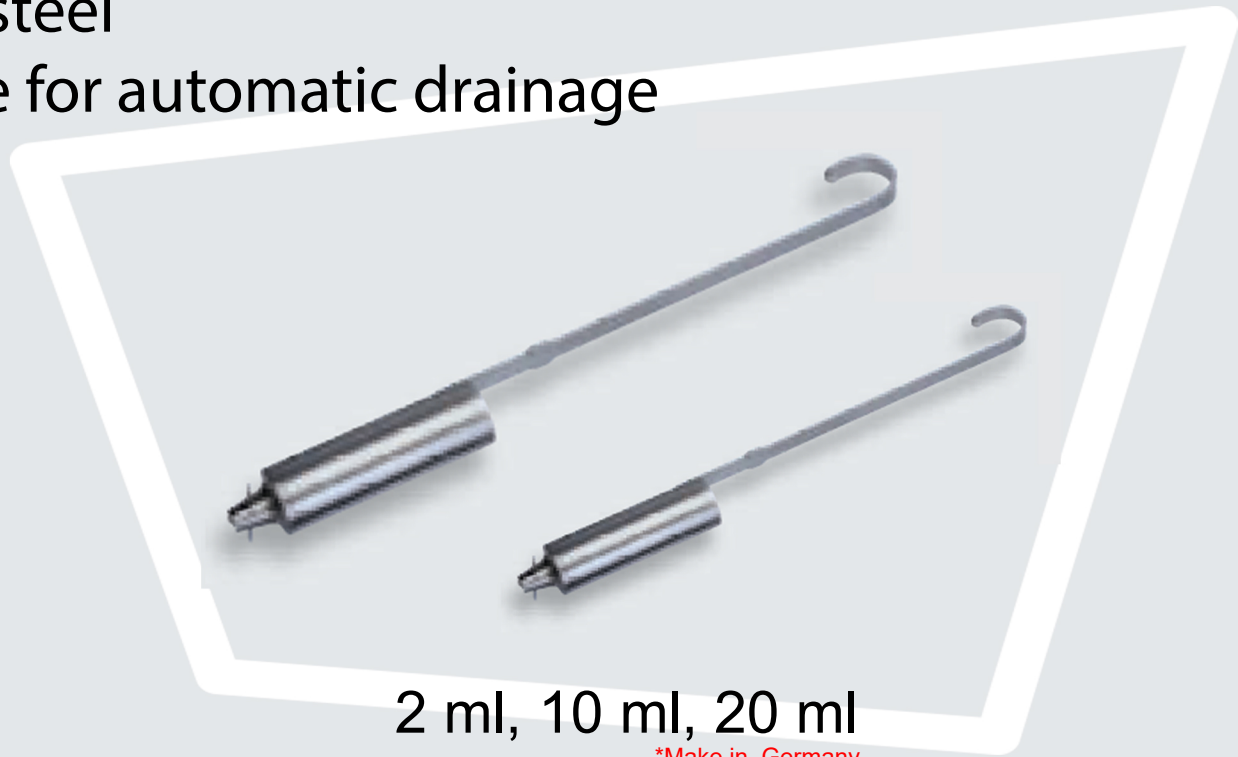

NEW!

**FUNKE
GERBER**

MILK SAMPLE

Stainless steel
with valve for automatic drainage

2 ml, 10 ml, 20 ml

*Make in Germany.

Contact :

HOTLINE : 02-717-7915, 087-746-6769